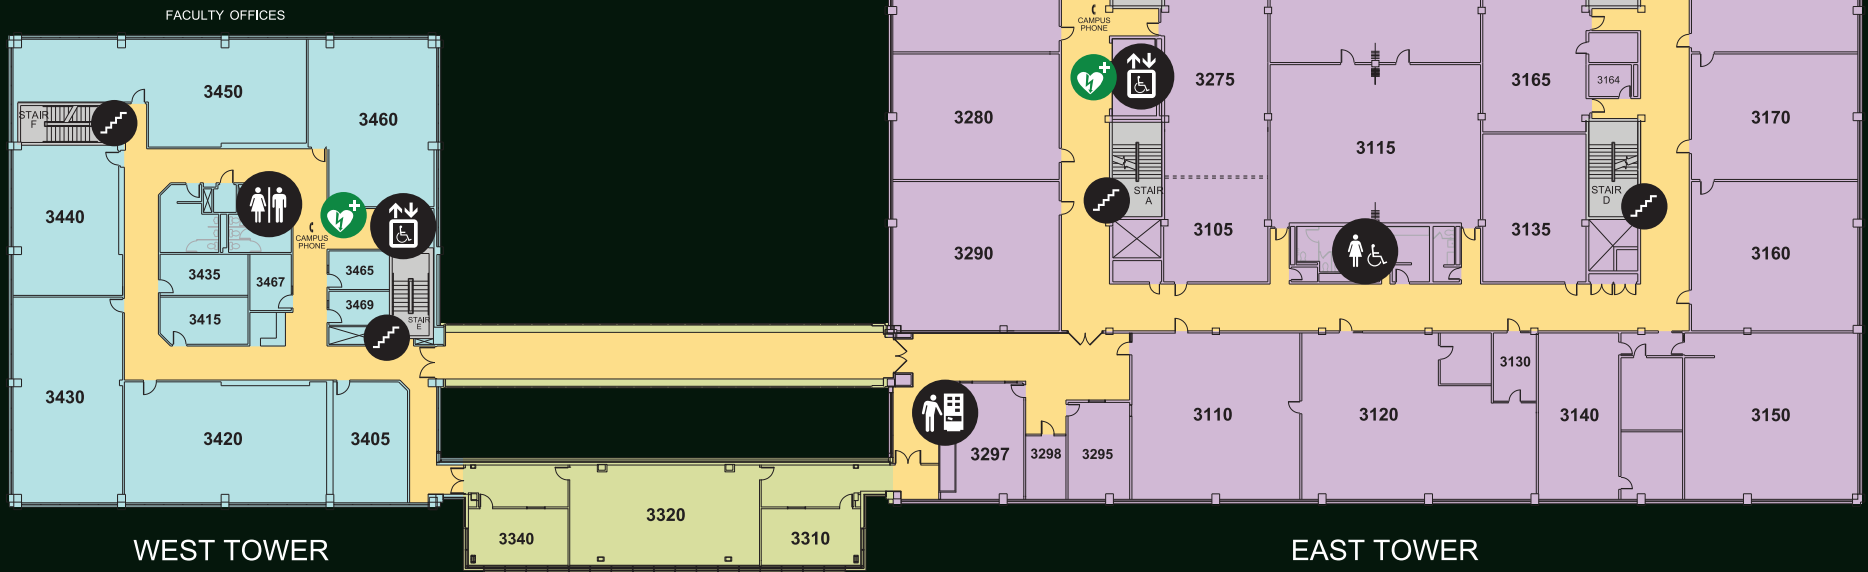

WEST TOWER

EAST TOWER

KEY

- VENDING
- RESTROOM
- ELEVATOR
- STAIR
- AED (Automatic External Defibrillator)

317 Building is located west of
© Parking Lot on Marshall Avenue.

KEY

-  CAFETERIA
-  COFFEE
-  RESTROOM
-  ELEVATOR
-  STAIR
-  AED
(Automatic External Defibrillator)

317 Building is located west of
 ☉ Parking Lot on Marshall Avenue.

KEY

-  RESTROOM
-  ELEVATOR
-  STAIR
-  AED (Automatic External Defibrillator)

317 Building is located west of
Ⓞ Parking Lot on Marshall Avenue.

KEY

-  VENDING
-  RESTROOM
-  ELEVATOR
-  STAIR
-  AED (Automatic External Defibrillator)

317 Building is located west of
Ⓞ Parking Lot on Marshall Avenue.

KEY

-  RESTROOM
-  ELEVATOR
-  STAIR
-  AED
(Automatic External Defibrillator)

317 Building is located west of
© Parking Lot on Marshall Avenue.

WEST TOWER

EAST TOWER