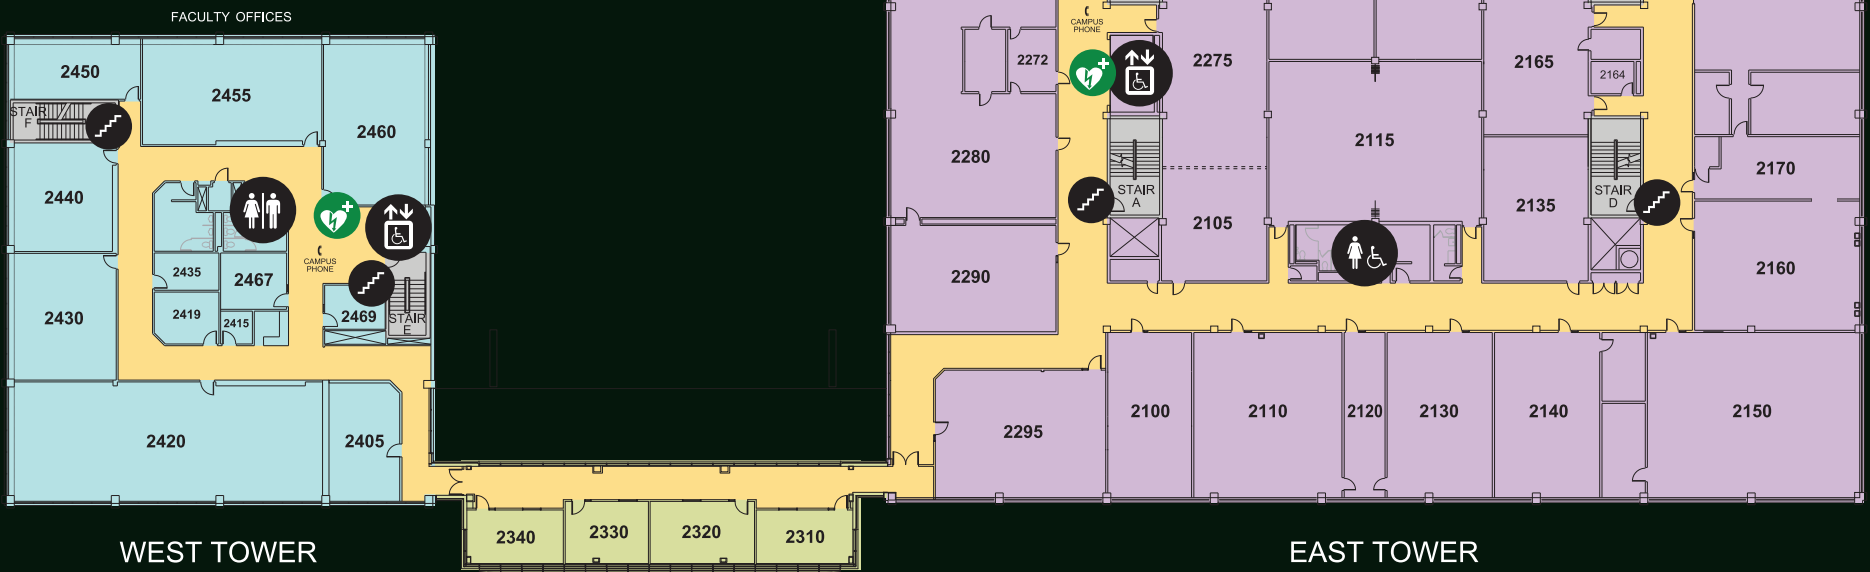

WEST TOWER

EAST TOWER

KEY

- VENDING
- RESTROOM
- ELEVATOR
- STAIR
- AED (Automatic External Defibrillator)

317 Building is located west of
© Parking Lot on Marshall Avenue.

KEY

-  CAFETERIA
-  COFFEE
-  RESTROOM
-  ELEVATOR
-  STAIR
-  AED
(Automatic External Defibrillator)

317 Building is located west of
 ☉ Parking Lot on Marshall Avenue.

KEY

-  RESTROOM
-  ELEVATOR
-  STAIR
-  AED (Automatic External Defibrillator)

317 Building is located west of
Ⓞ Parking Lot on Marshall Avenue.

KEY

-  VENDING
-  RESTROOM
-  ELEVATOR
-  STAIR
-  AED (Automatic External Defibrillator)

317 Building is located west of
Ⓞ Parking Lot on Marshall Avenue.

KEY

-  RESTROOM
-  ELEVATOR
-  STAIR
-  AED
(Automatic External Defibrillator)

317 Building is located west of
© Parking Lot on Marshall Avenue.

WEST TOWER

EAST TOWER