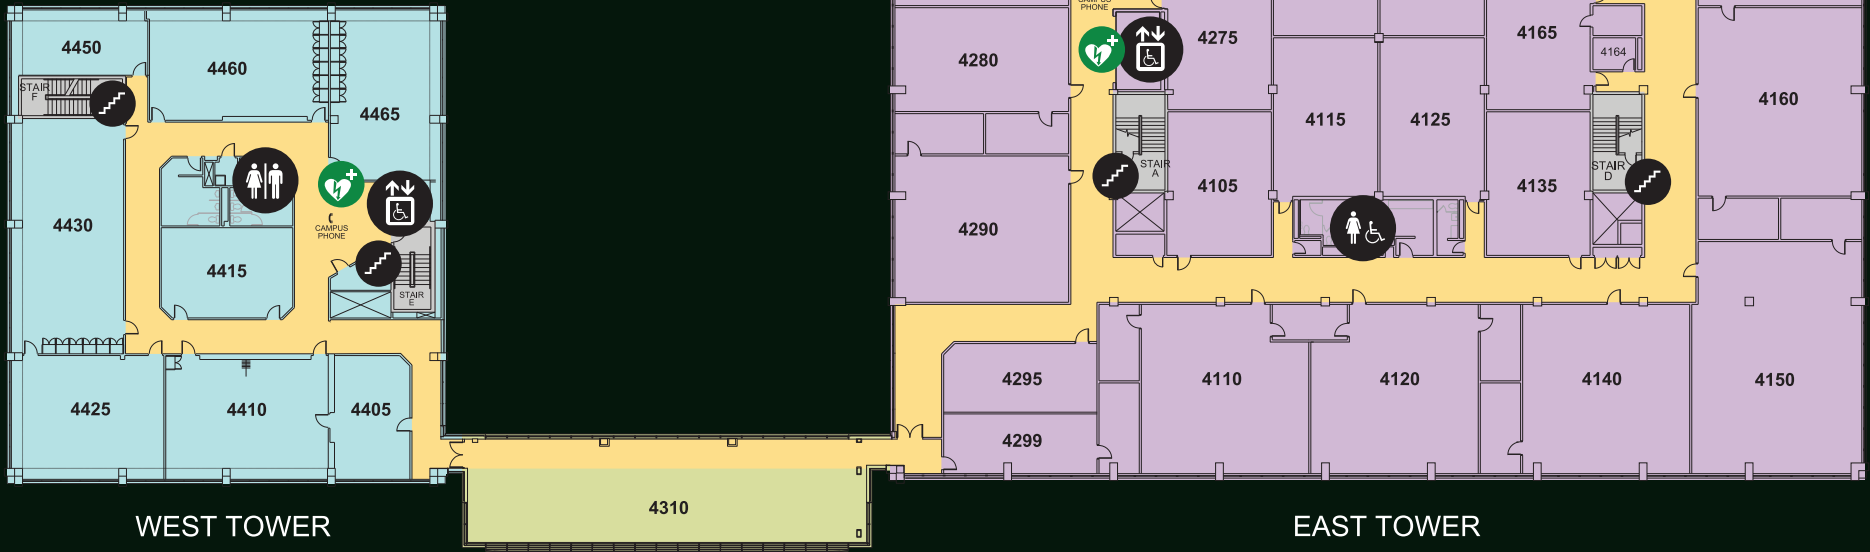

317 Building is located west of
 ☉ Parking Lot on Marshall Avenue.

KEY

-  RESTROOM
-  ELEVATOR
-  STAIR
-  AED (Automatic External Defibrillator)

317 Building is located west of
Ⓞ Parking Lot on Marshall Avenue.

KEY

-  VENDING
-  RESTROOM
-  ELEVATOR
-  STAIR
-  AED (Automatic External Defibrillator)

317 Building is located west of
Ⓞ Parking Lot on Marshall Avenue.

KEY

-  RESTROOM
-  ELEVATOR
-  STAIR
-  AED
(Automatic External Defibrillator)

317 Building is located west of
© Parking Lot on Marshall Avenue.

WEST TOWER

EAST TOWER