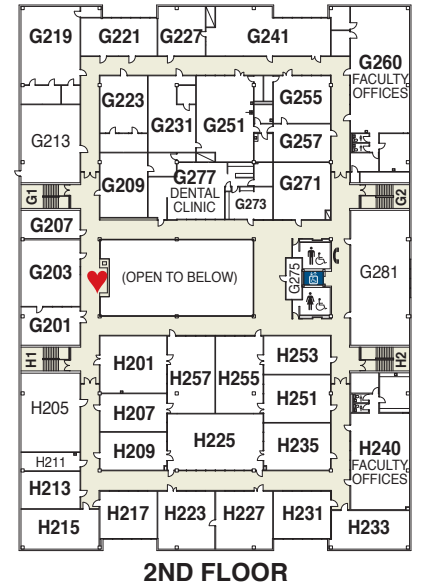

Henepin Technical College

Eden Prairie Campus

13100 College View Drive
Eden Prairie, MN 55347
952-995-1300

www.hennepintech.edu

	ELEVATOR
	AED LOCATIONS