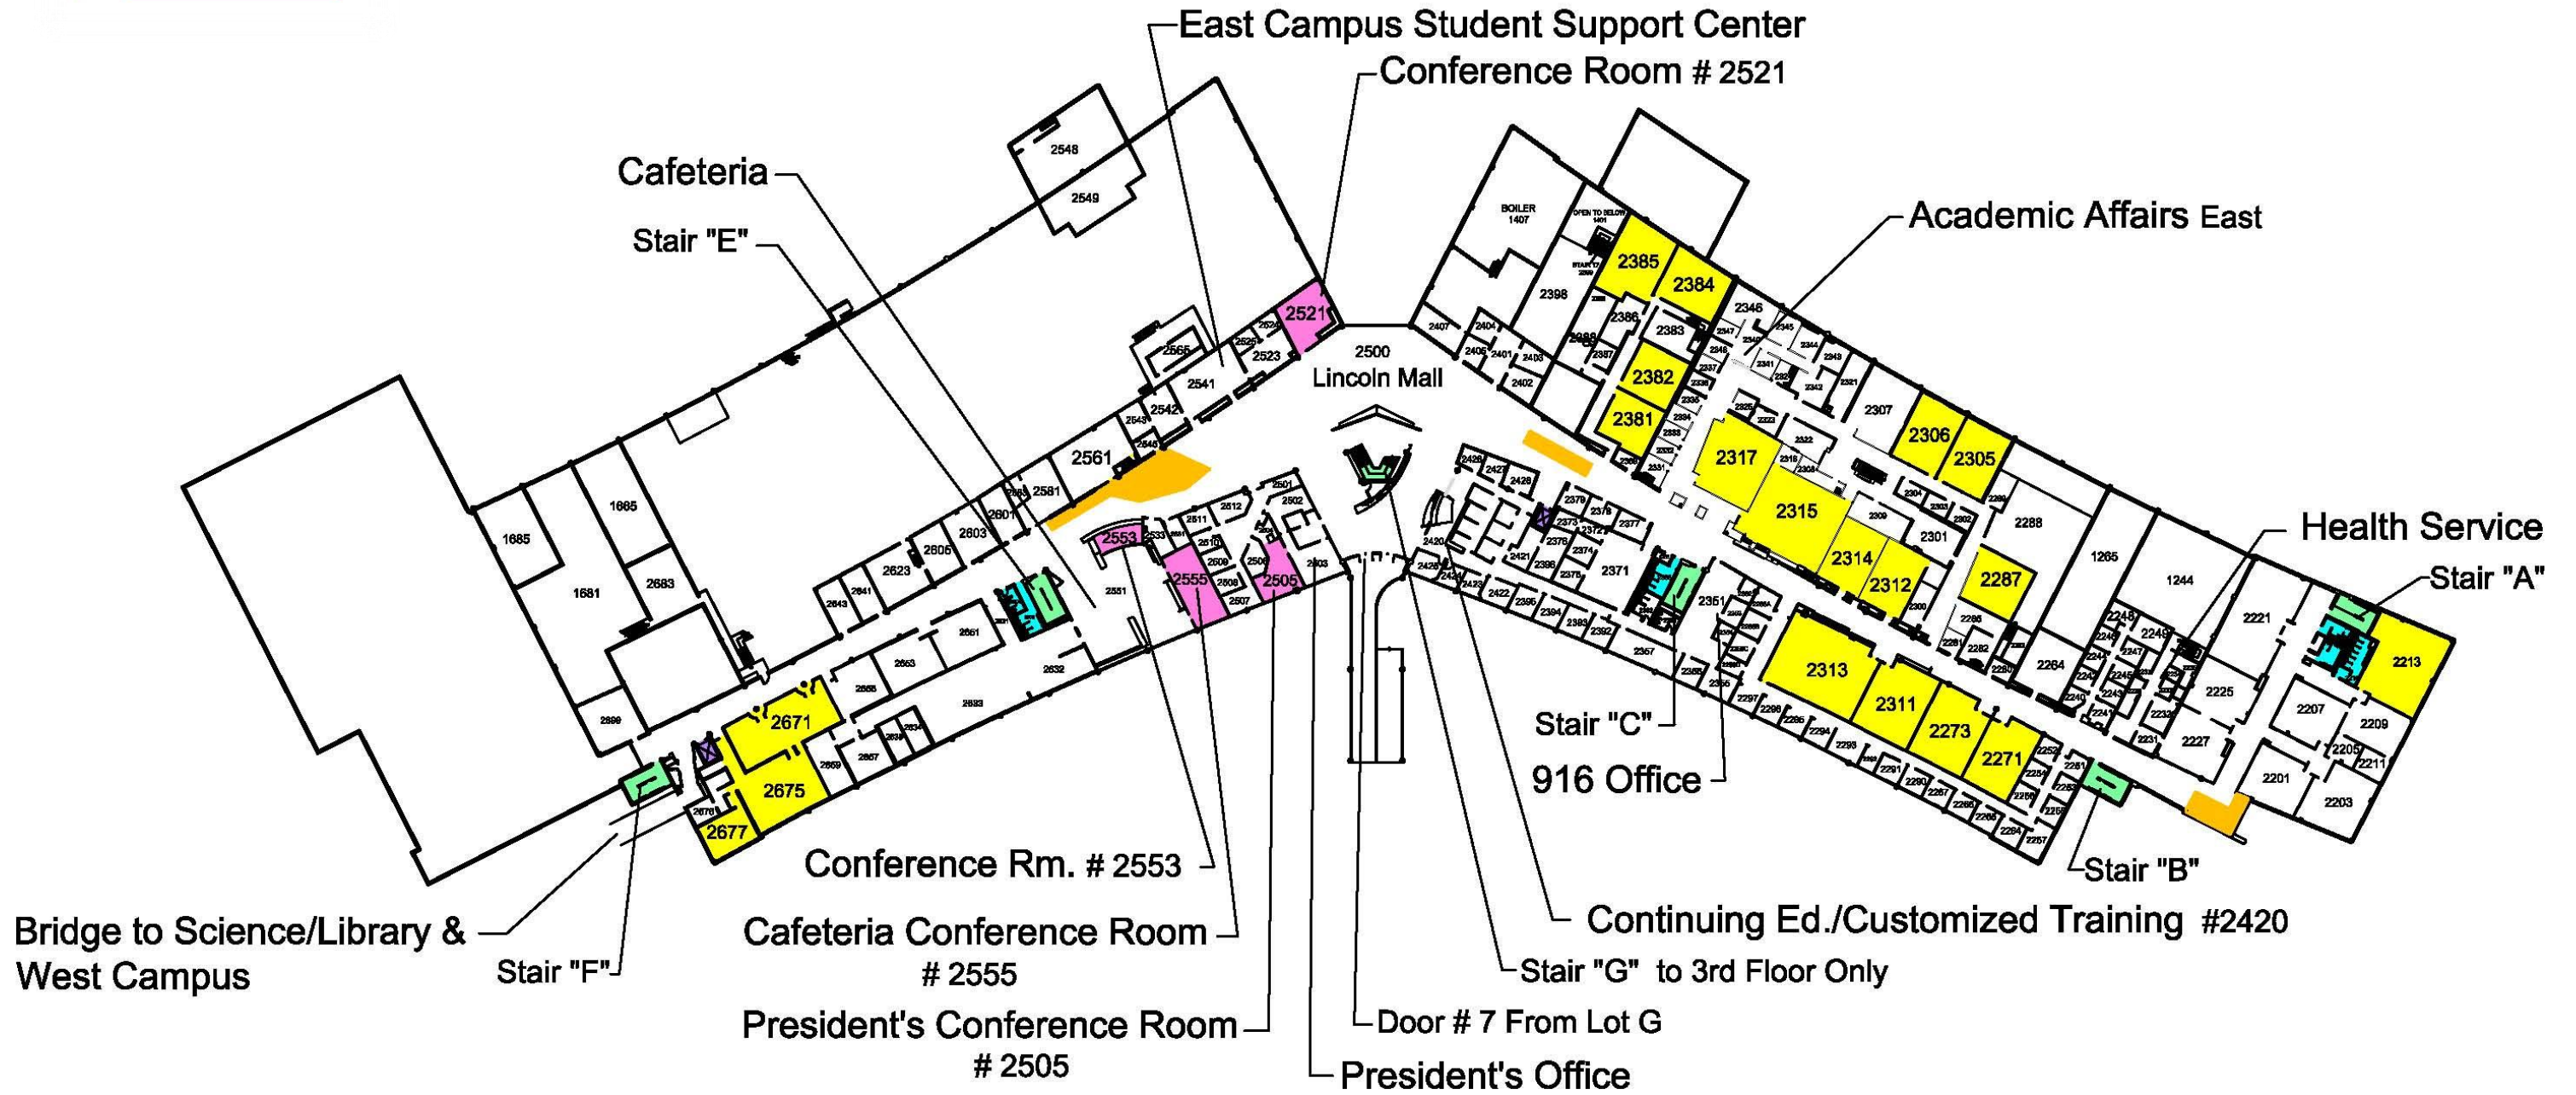

East Campus First Floor

- Bathrooms
- Classrooms
- Conference Rooms
- Elevators (2)
- Study Area
- Stairwells

3300 Century Avenue North, White Bear Lake, MN 55110
651-779-3300

East Campus Second Floor

- Bathrooms
- Classrooms
- Conference Rooms
- Elevators (2)
- Study Area
- Stairwells

3300 Century Avenue North, White Bear Lake, MN 55110
651-779-3300

East Campus Third Floor

- Bathrooms
- Classrooms
- Conference Rooms
- Elevators (2)
- Study Area
- Stairwells

- Bathrooms
- Classrooms
- Conference Rooms
- Elevators (3)
- Study Area
- Stairwells

West Campus First Floor

West Campus Second Floor

- Bathrooms
- Classrooms
- Conference Rooms
- Elevators (3)
- Study Area
- Stairwells