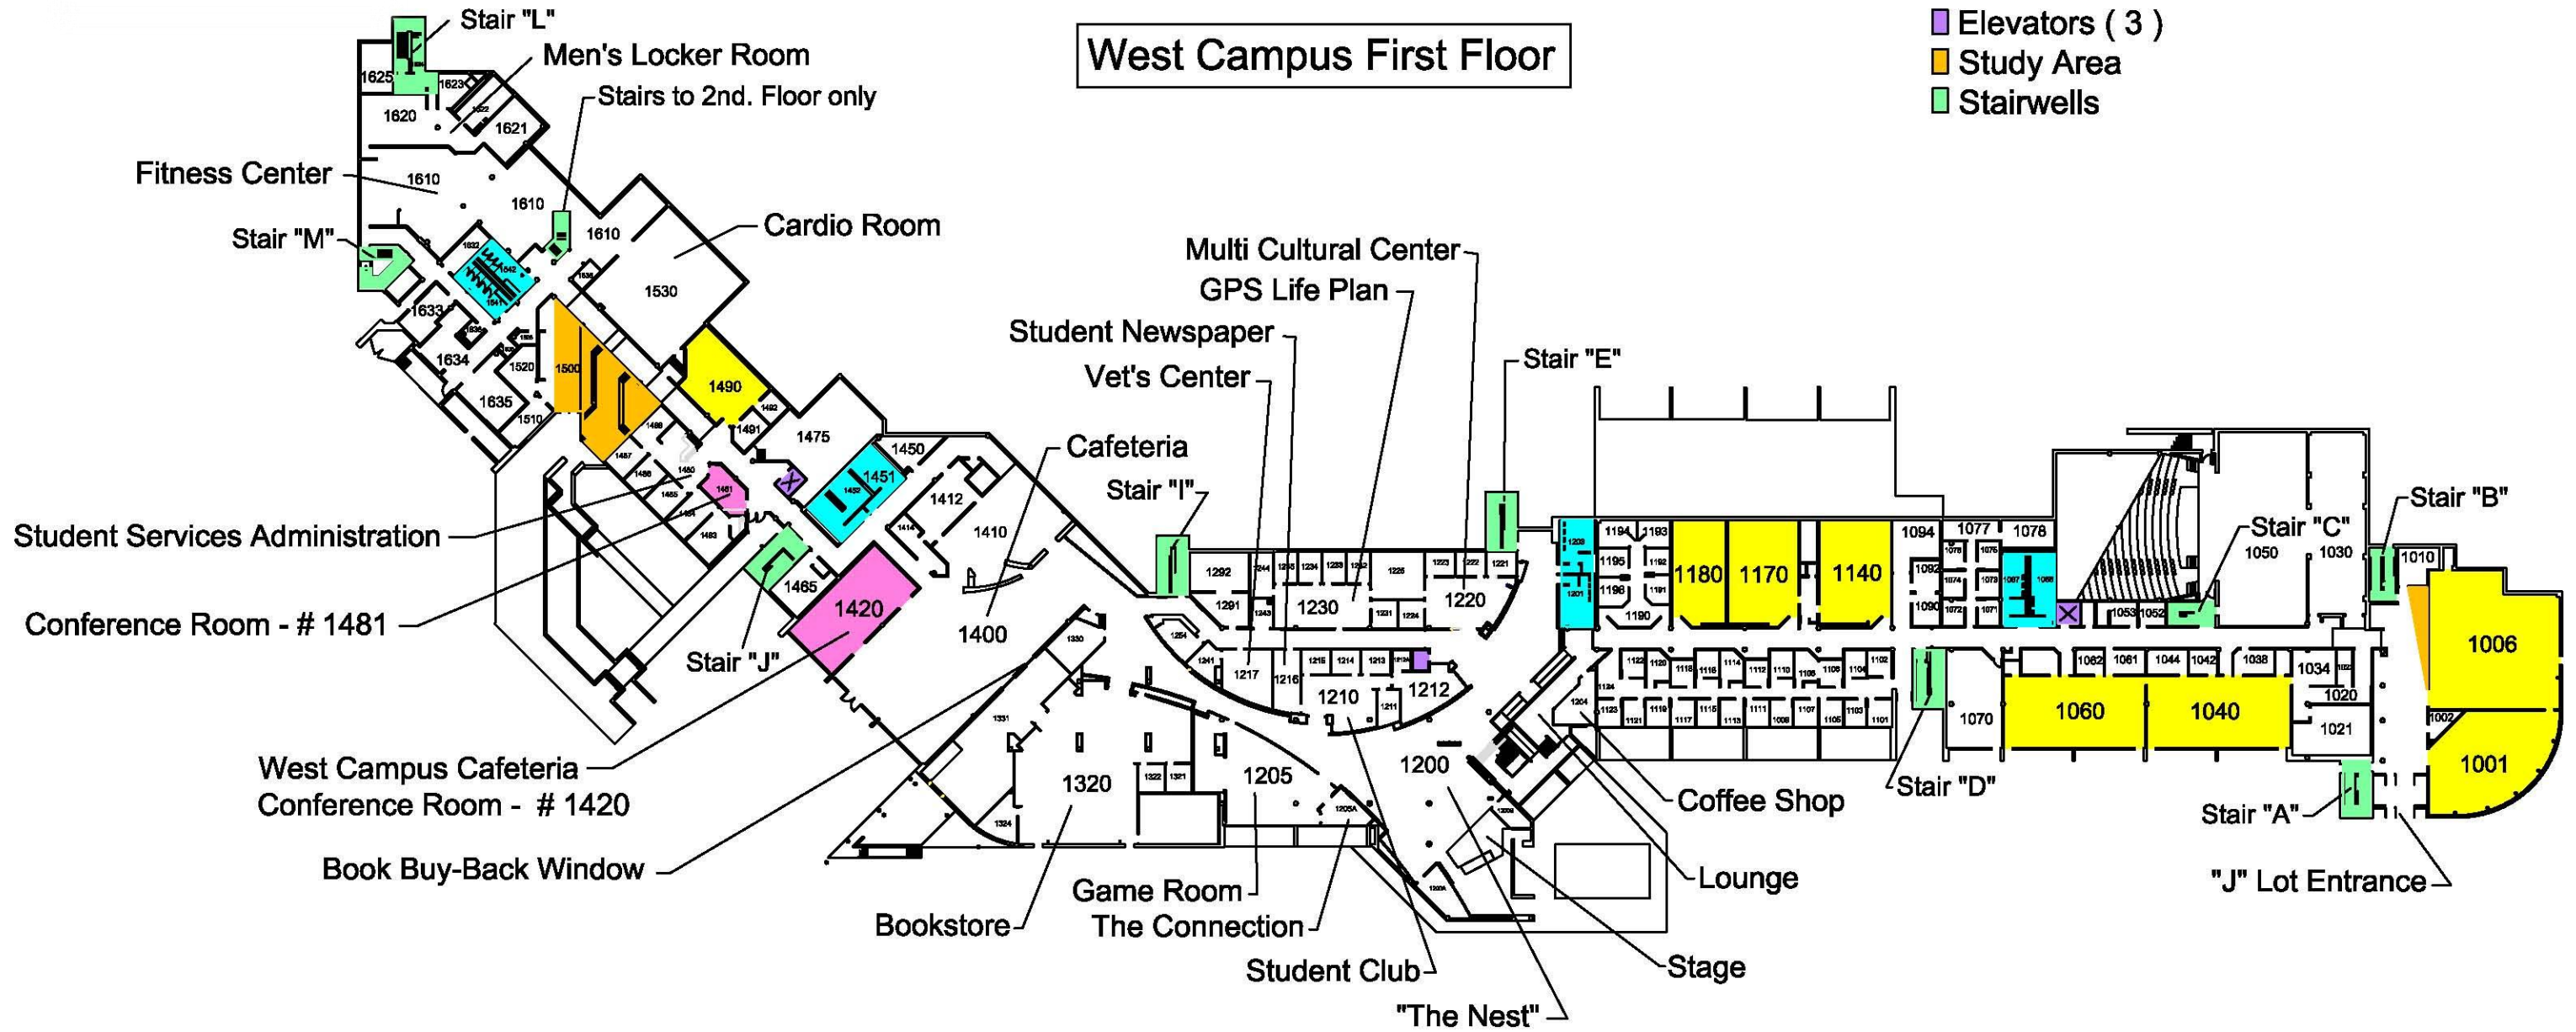

East Campus First Floor

- Bathrooms
- Classrooms
- Conference Rooms
- Elevators (2)
- Study Area
- Stairwells

3300 Century Avenue North, White Bear Lake, MN 55110
651-779-3300

East Campus Second Floor

- Bathrooms
- Classrooms
- Conference Rooms
- Elevators (2)
- Study Area
- Stairwells

3300 Century Avenue North, White Bear Lake, MN 55110
651-779-3300

East Campus Third Floor

- Bathrooms
- Classrooms
- Conference Rooms
- Elevators (2)
- Study Area
- Stairwells

- Bathrooms
- Classrooms
- Conference Rooms
- Elevators (3)
- Study Area
- Stairwells

West Campus First Floor

West Campus Second Floor

- Bathrooms
- Classrooms
- Conference Rooms
- Elevators (3)
- Study Area
- Stairwells