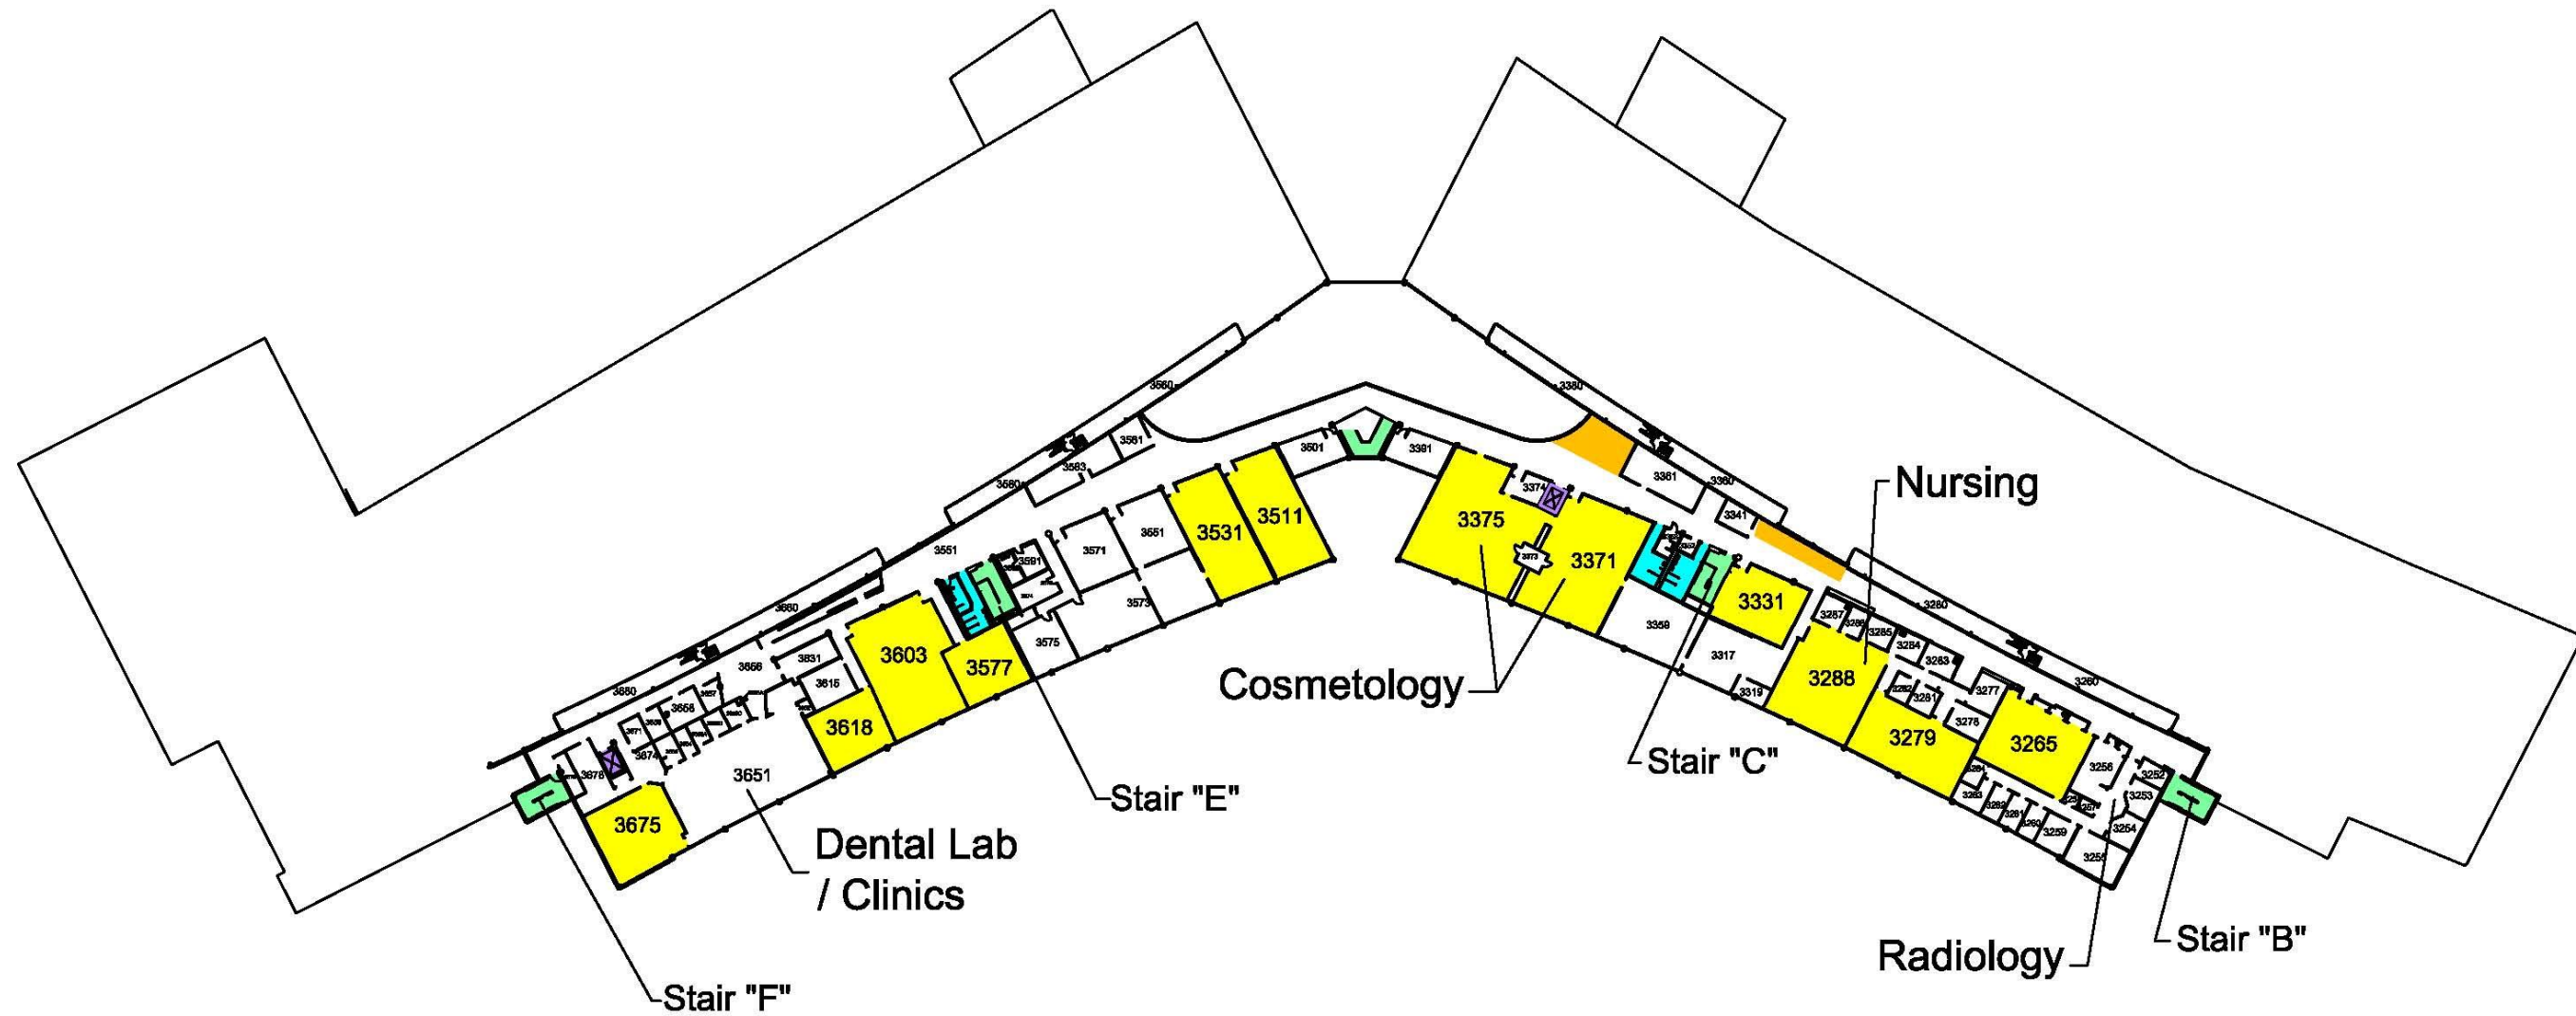

East Campus First Floor

- Bathrooms
- Classrooms
- Conference Rooms
- Elevators (2)
- Study Area
- Stairwells

3300 Century Avenue North, White Bear Lake, MN 55110
651-779-3300

East Campus Second Floor

- Bathrooms
- Classrooms
- Conference Rooms
- Elevators (2)
- Study Area
- Stairwells

3300 Century Avenue North, White Bear Lake, MN 55110
651-779-3300

East Campus Third Floor

- Bathrooms
- Classrooms
- Conference Rooms
- Elevators (2)
- Study Area
- Stairwells

- Bathrooms
- Classrooms
- Conference Rooms
- Elevators (3)
- Study Area
- Stairwells

West Campus First Floor

West Campus Second Floor

- Bathrooms
- Classrooms
- Conference Rooms
- Elevators (3)
- Study Area
- Stairwells