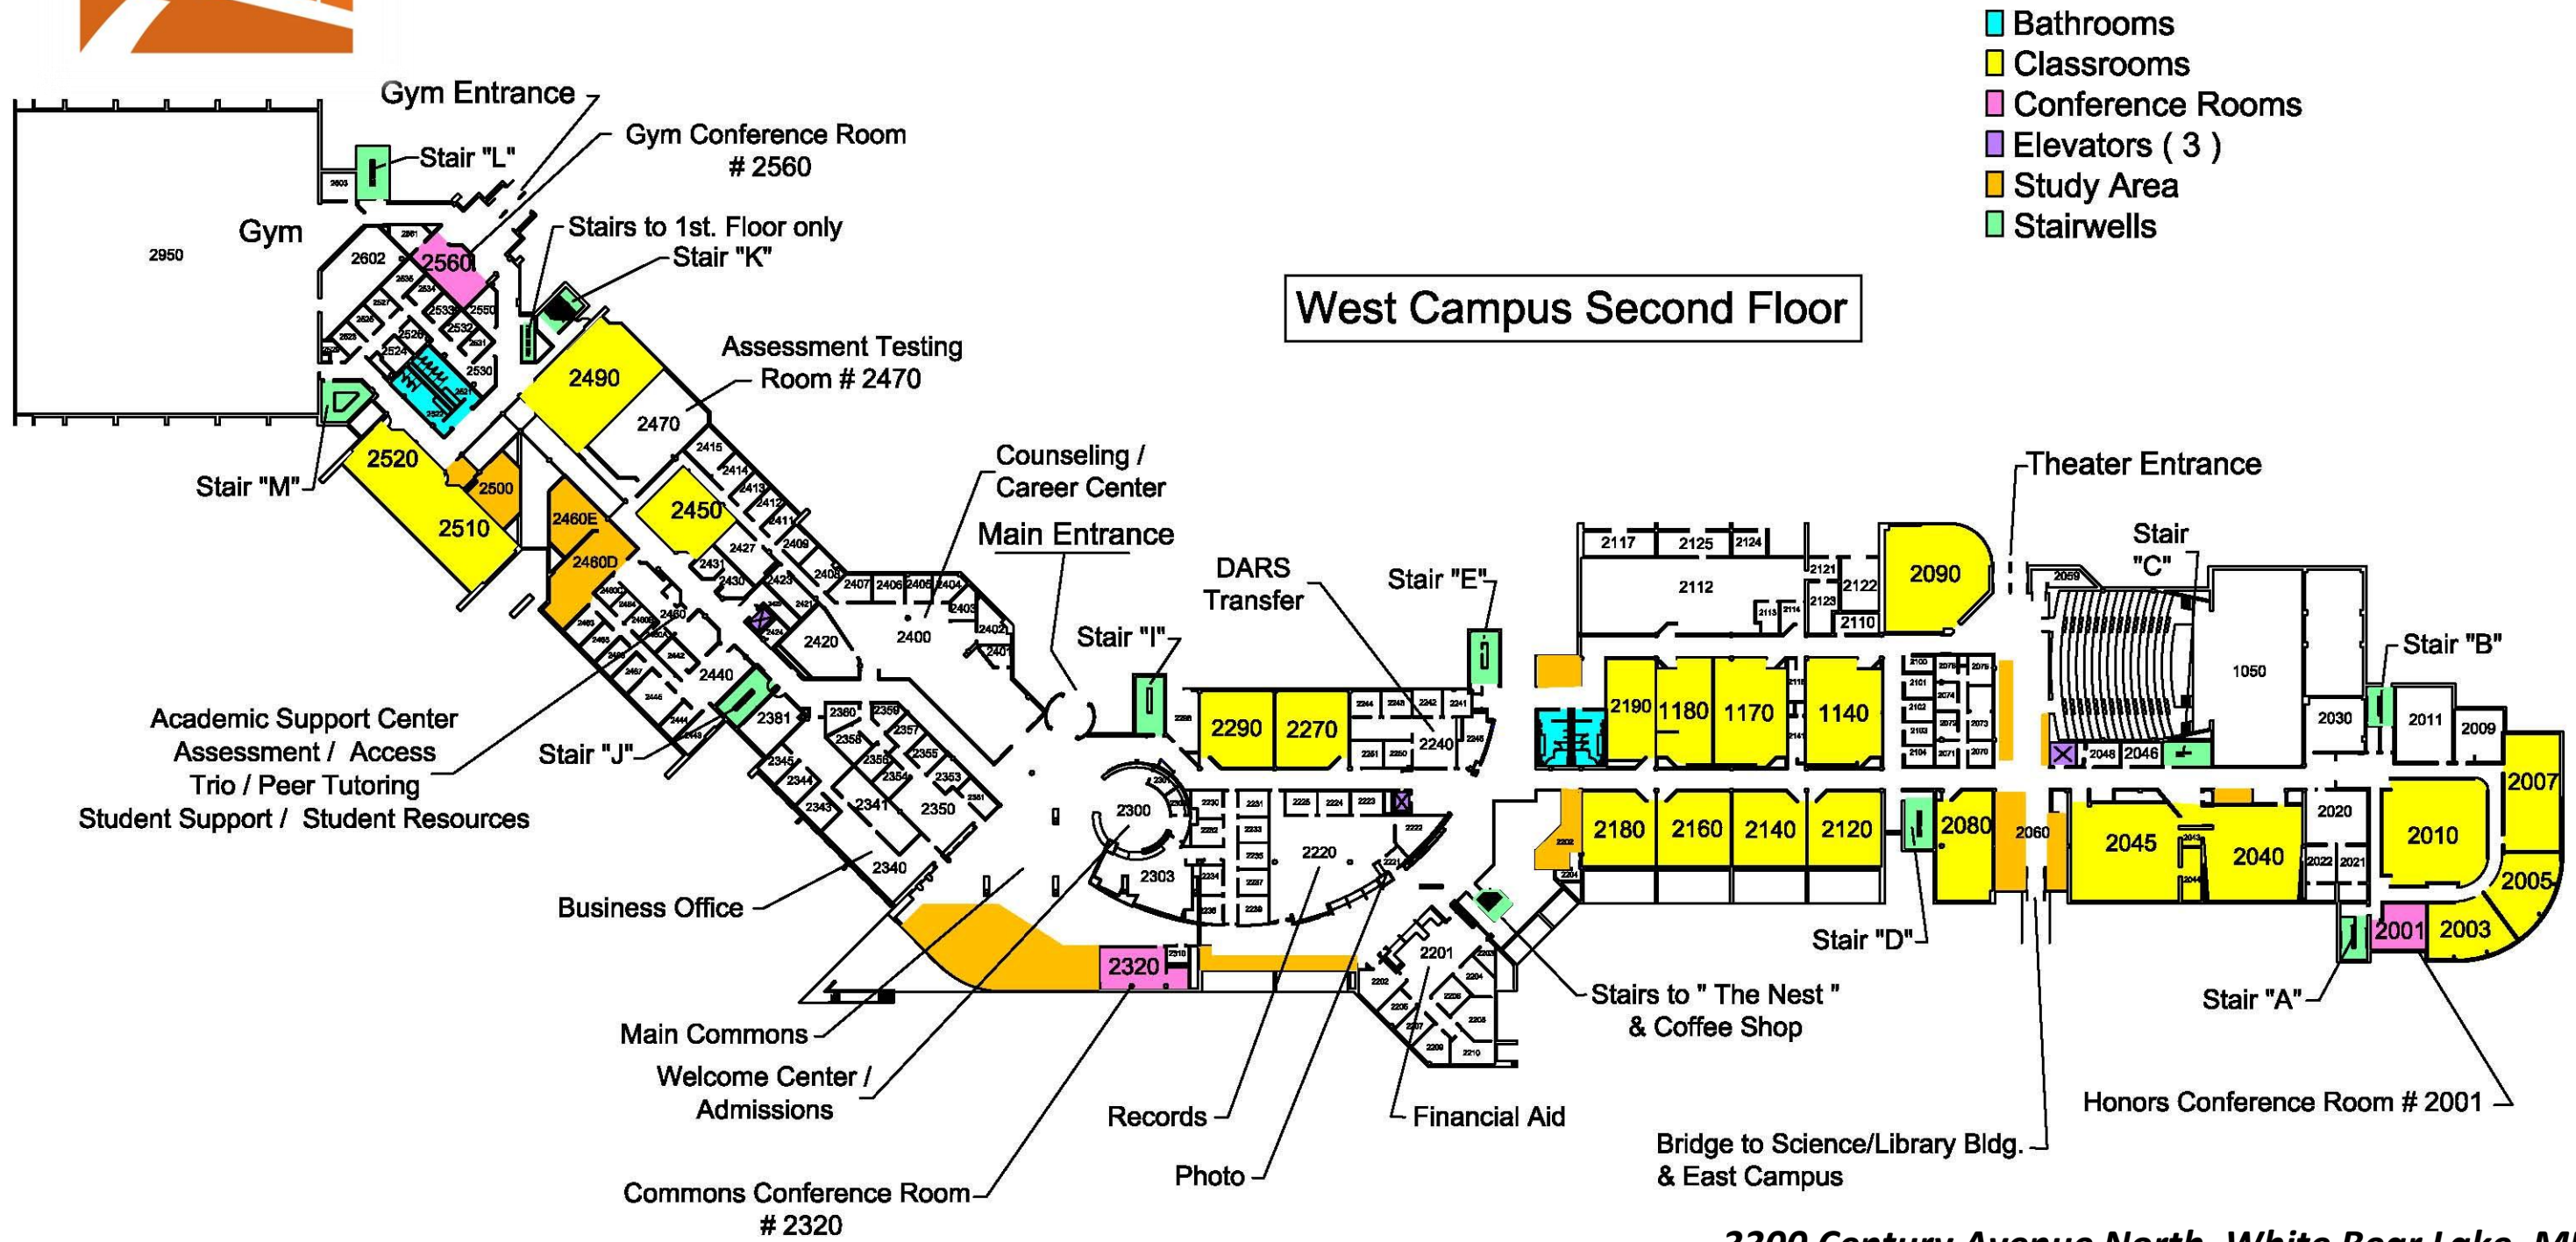

East Campus First Floor

- Bathrooms
- Classrooms
- Conference Rooms
- Elevators (2)
- Study Area
- Stairwells

3300 Century Avenue North, White Bear Lake, MN 55110
651-779-3300

East Campus Second Floor

- Bathrooms
- Classrooms
- Conference Rooms
- Elevators (2)
- Study Area
- Stairwells

3300 Century Avenue North, White Bear Lake, MN 55110
651-779-3300

East Campus Third Floor

- Bathrooms
- Classrooms
- Conference Rooms
- Elevators (2)
- Study Area
- Stairwells

- Bathrooms
- Classrooms
- Conference Rooms
- Elevators (3)
- Study Area
- Stairwells

West Campus First Floor

West Campus Second Floor

- Bathrooms
- Classrooms
- Conference Rooms
- Elevators (3)
- Study Area
- Stairwells