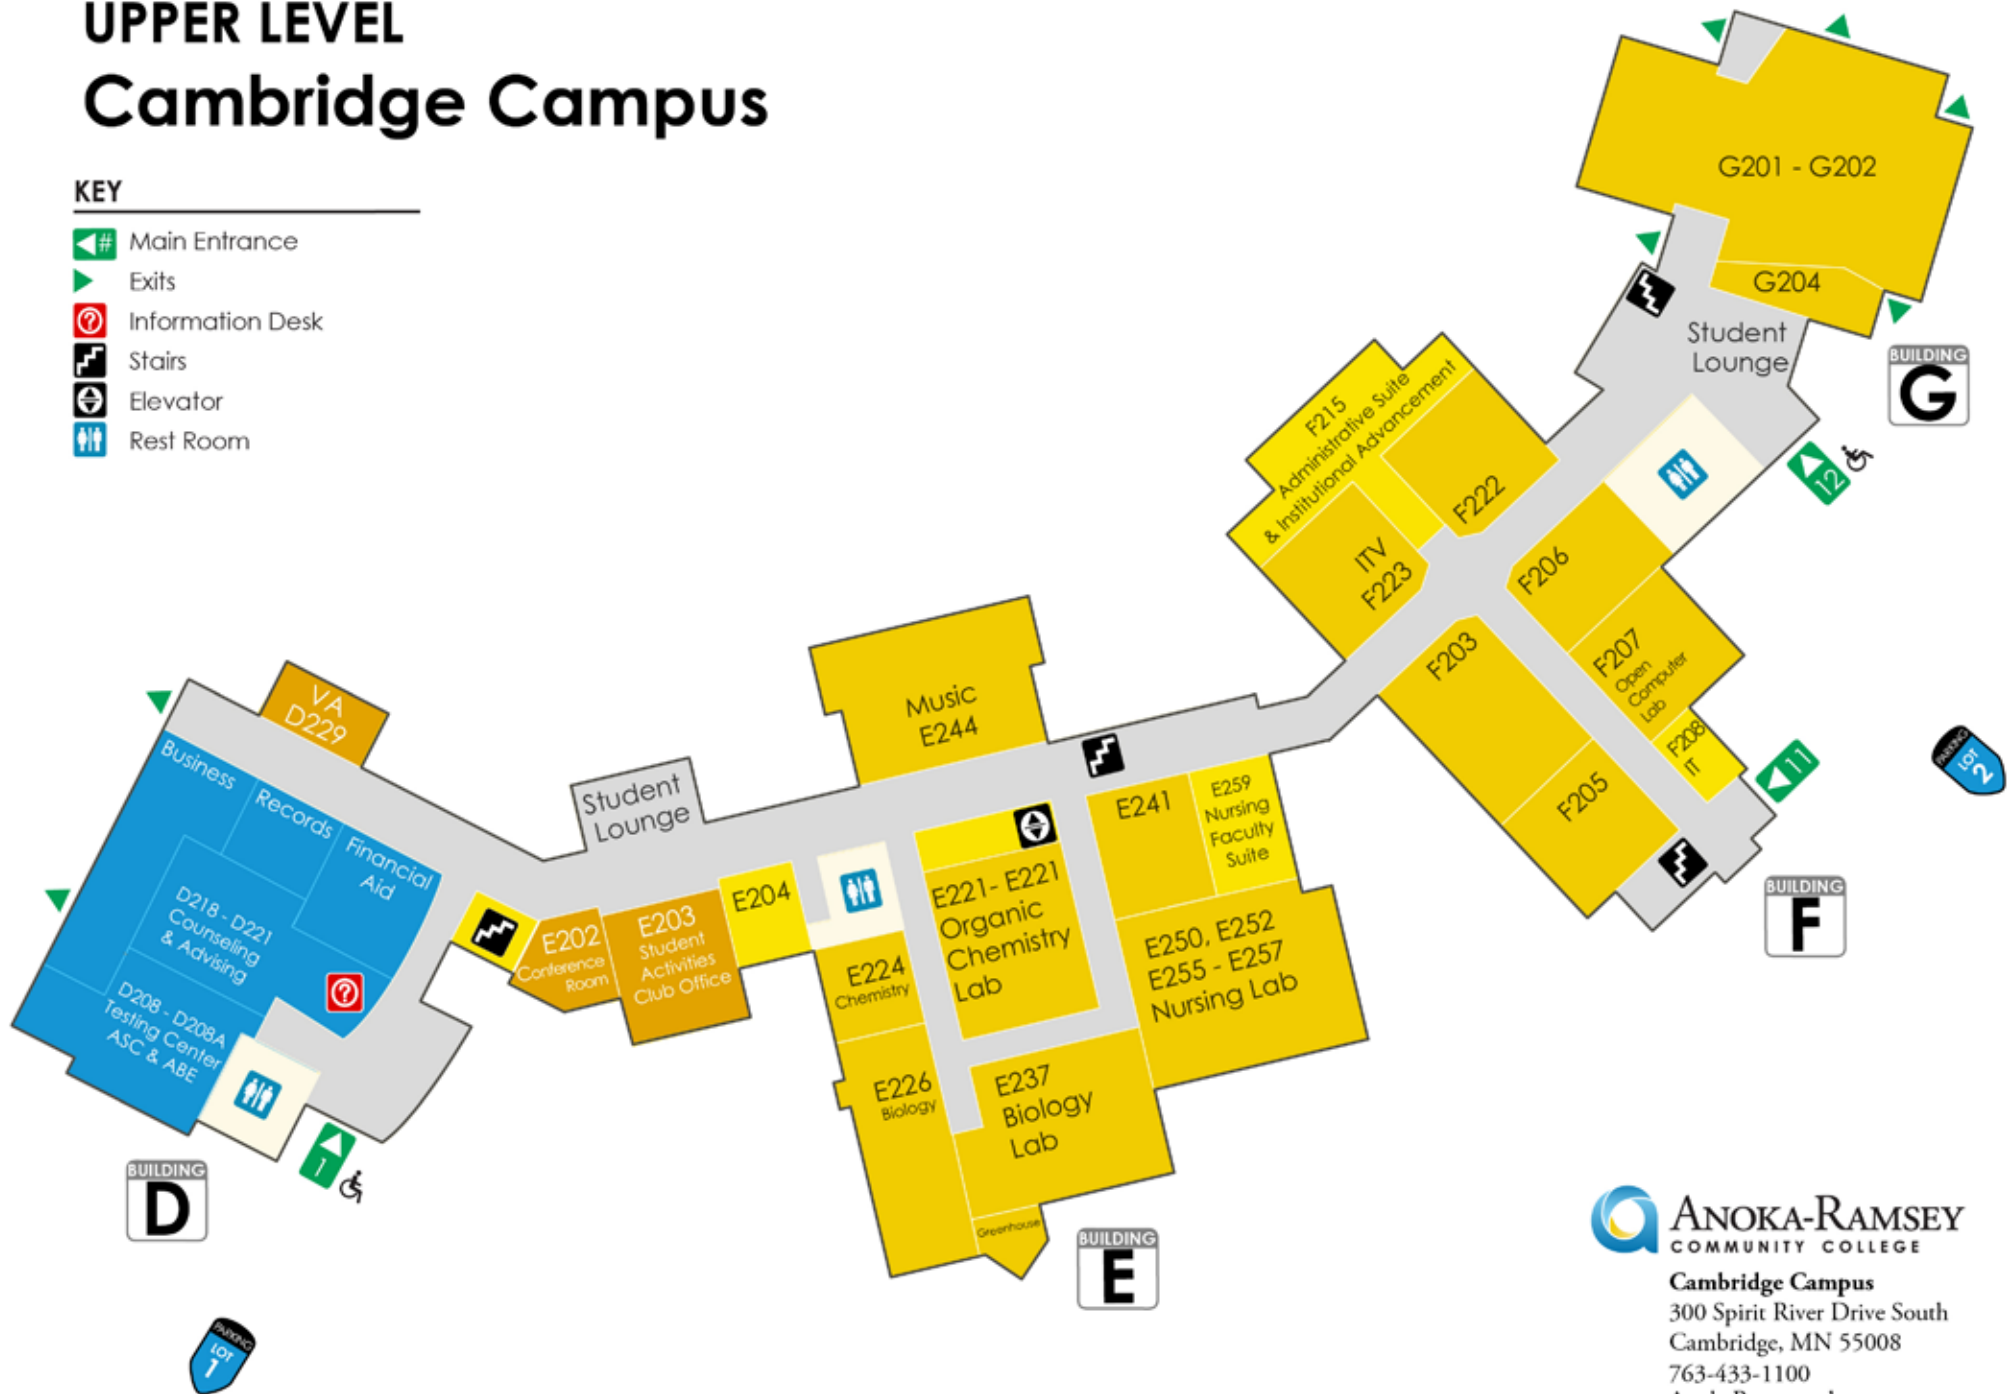

UPPER LEVEL Cambridge Campus

KEY

-  Main Entrance
-  Exits
-  Information Desk
-  Stairs
-  Elevator
-  Rest Room

LOWER LEVEL Cambridge Campus

KEY

-  Main Entrance
-  Exits
-  Information Desk
-  Stairs
-  Elevator
-  Rest Room
-  Cafe

 **ANOKA-RAMSEY**
COMMUNITY COLLEGE
Cambridge Campus
300 Spirit River Drive South
Cambridge, MN 55008
763-433-1100
AnokaRamsey.edu