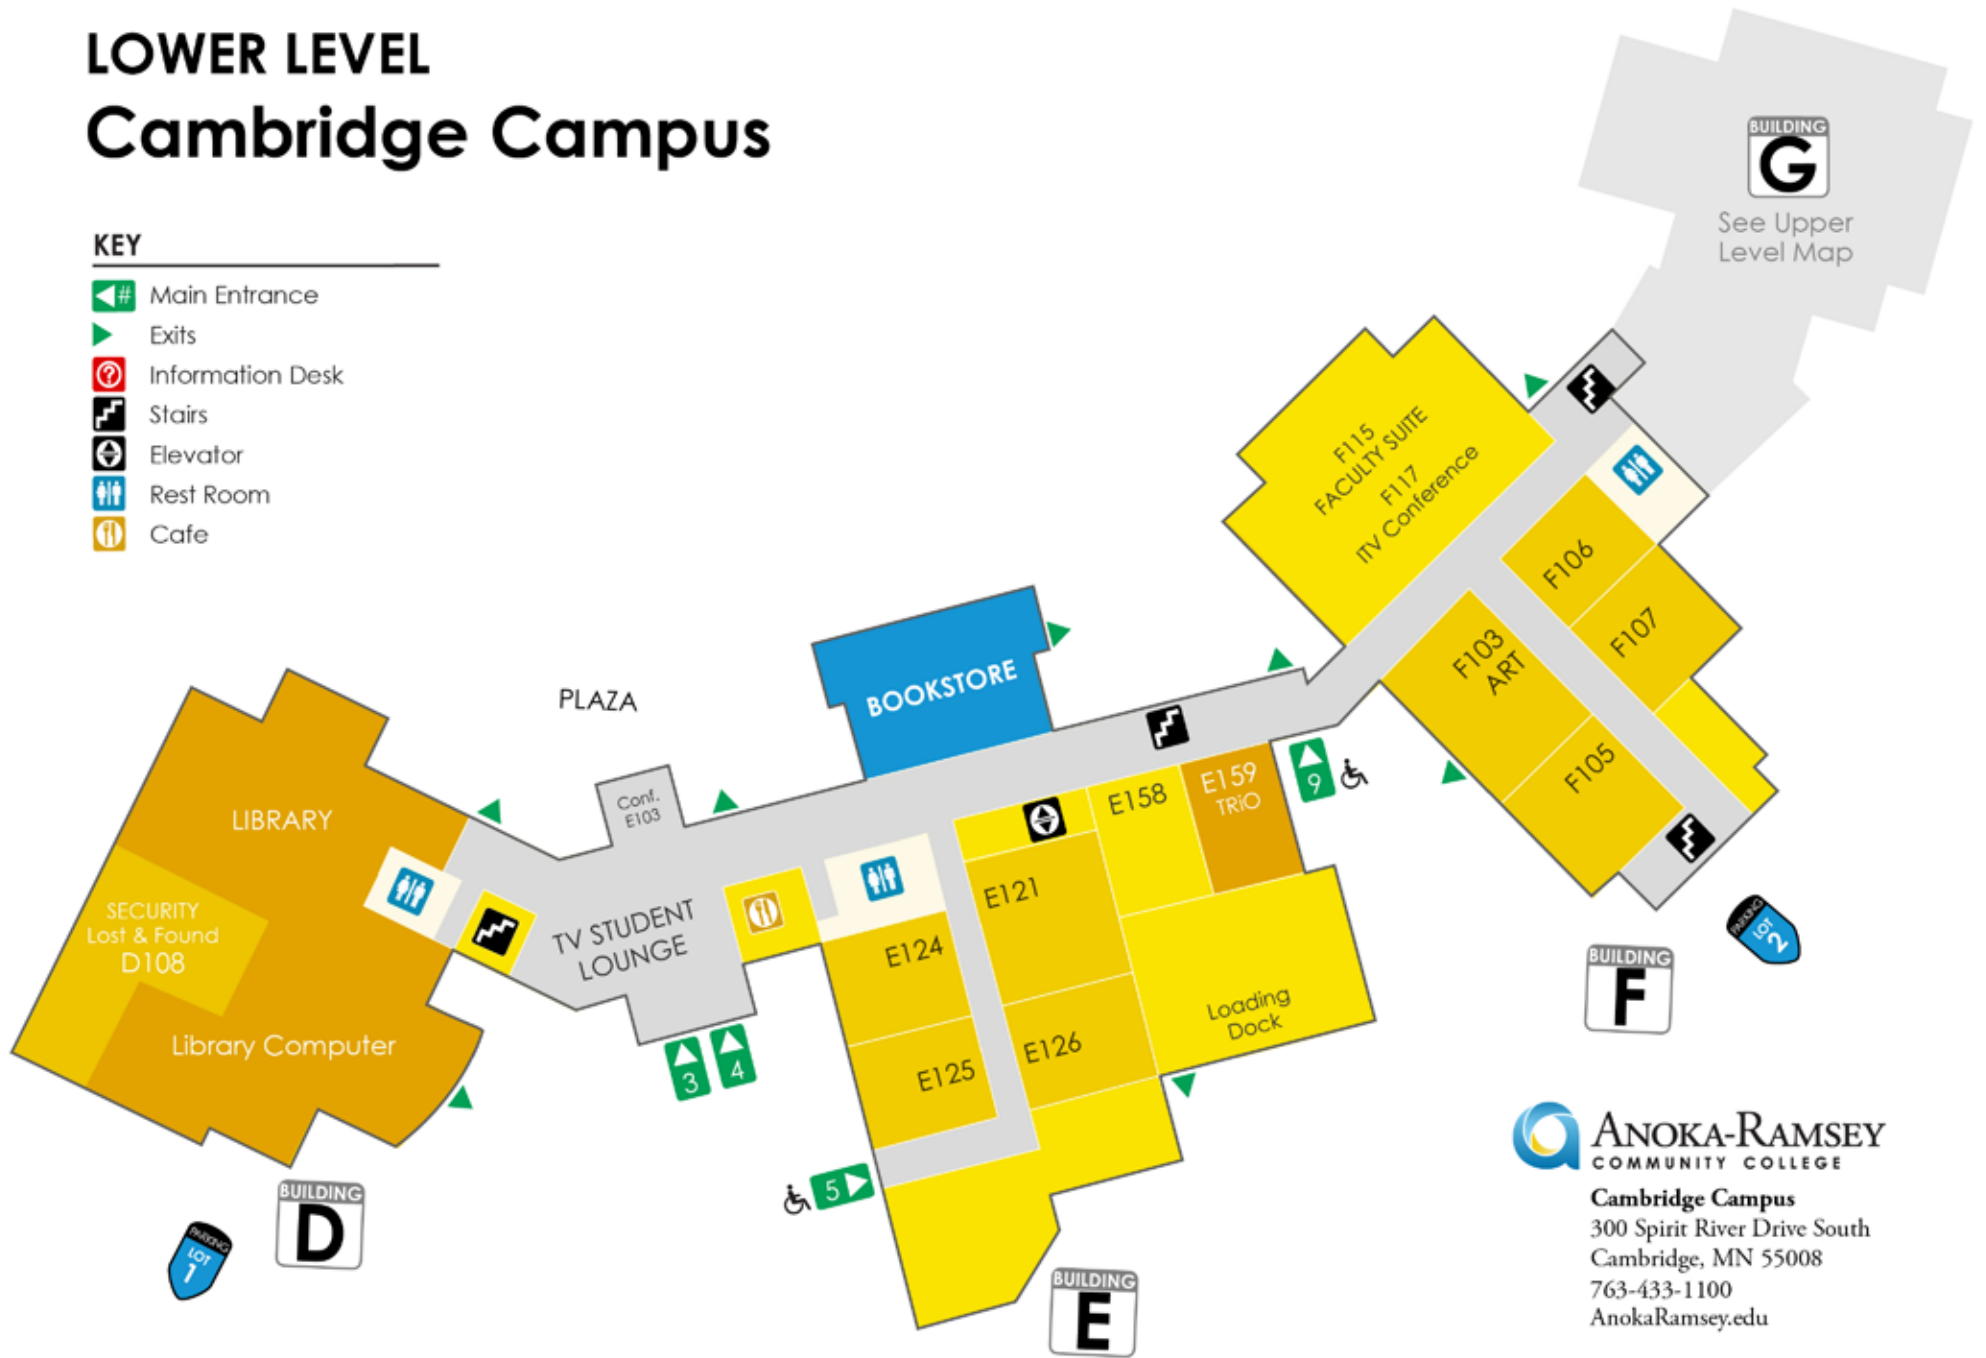

UPPER LEVEL Cambridge Campus

KEY

-  Main Entrance
-  Exits
-  Information Desk
-  Stairs
-  Elevator
-  Rest Room

LOWER LEVEL Cambridge Campus

KEY

-  Main Entrance
-  Exits
-  Information Desk
-  Stairs
-  Elevator
-  Rest Room
-  Cafe

 **ANOKA-RAMSEY**
COMMUNITY COLLEGE
Cambridge Campus
300 Spirit River Drive South
Cambridge, MN 55008
763-433-1100
AnokaRamsey.edu