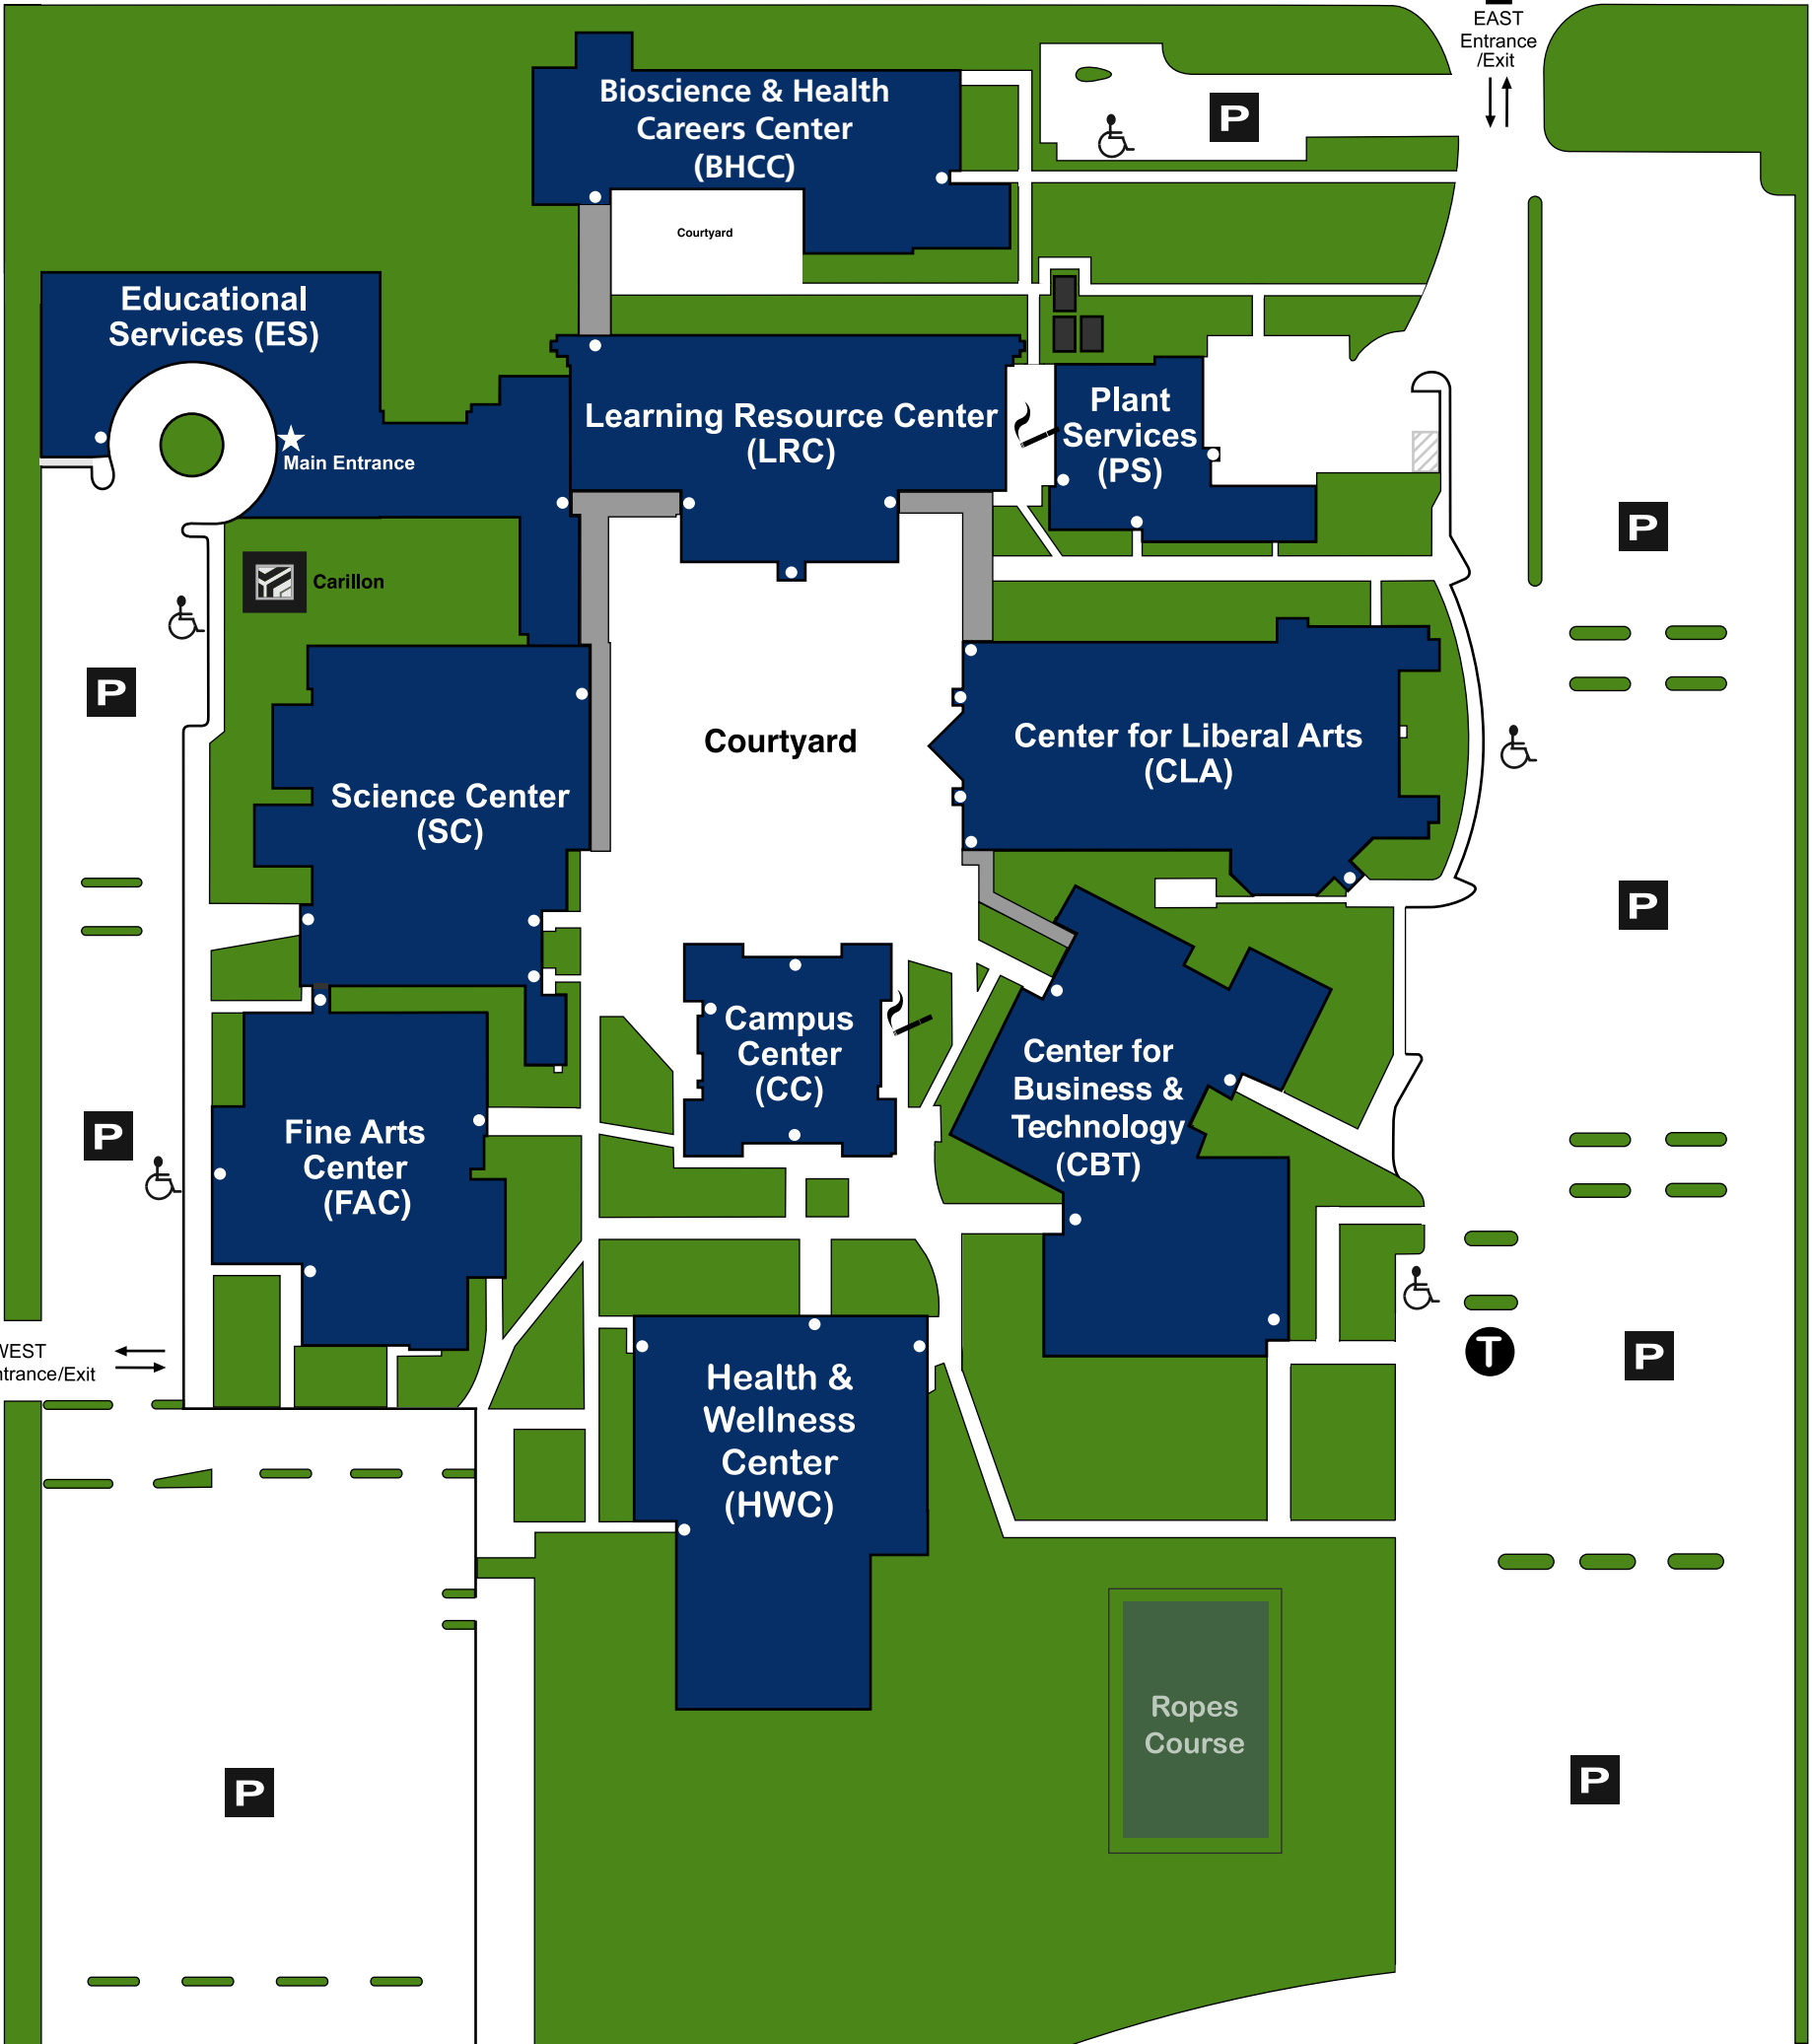

85TH Ave. North

EAST Entrance/Exit

West Broadway

WEST Entrance/Exit

SOUTHWEST Entrance

Campus Map

- P** General Parking
- Disability Parking
- Smoking Area
- T** MTC Bus Stop
- Stop Light

7411 Eighty-Fifth Avenue North
 Brooklyn Park, MN 55445
 763-424-0702 • www.nhcc.edu